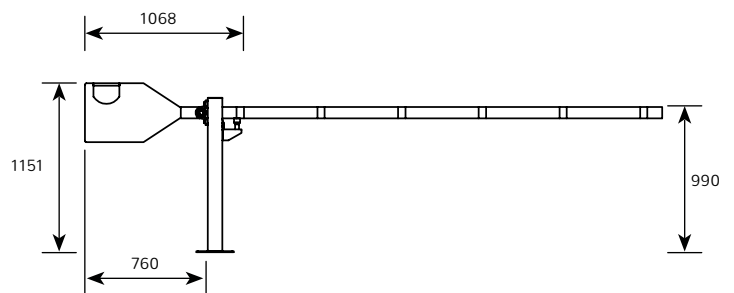

SIDE ELEVATION

© Turnstar Systems

MANUFACTURER

EUROPEAN DISTRIBUTOR

PARTNER

TURNSTAR

RELIABLE ★ DURABLE ★ GUARANTEED

JOHANNESBURG HEAD OFFICE

18 6th Street, Wynberg, Sandton, 2090

T: +27 (0)11 786 1633 | F: +27 (0)11 440 5839

E: info@turnstar.co.za | W: www.turnstar.co.za

GERAN®

physical access control products

DISTRIBUTED EXCLUSIVELY IN EUROPE BY GERAN

Butaanstraat 23, 7463 PG Rijssen

T: +31 (0) 548-543000 | F: +31 (0) 548-541130

W: www.geran-access.com